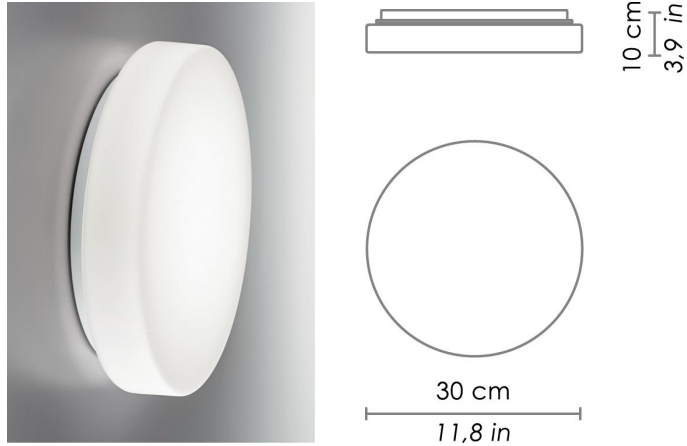

DRUM BAYONET

WALL

Wall-ceiling lamps with diffuser in mouth-blown, satin-finish opal triplex glass, and white painted metal frame. Twist-lock system for the glass component. The product is suitable for indoor use only.

CODE COLOR

ZA-LL8910-

White

DIMENSIONS AND HOLES

Dimensions

Ø 30 cm / Ø 11,8 in

ILLUMINOTECHNICAL SPECIFICATIONS

Source	E26
Type	Bulb E26
Total Watt	1 x 75W max